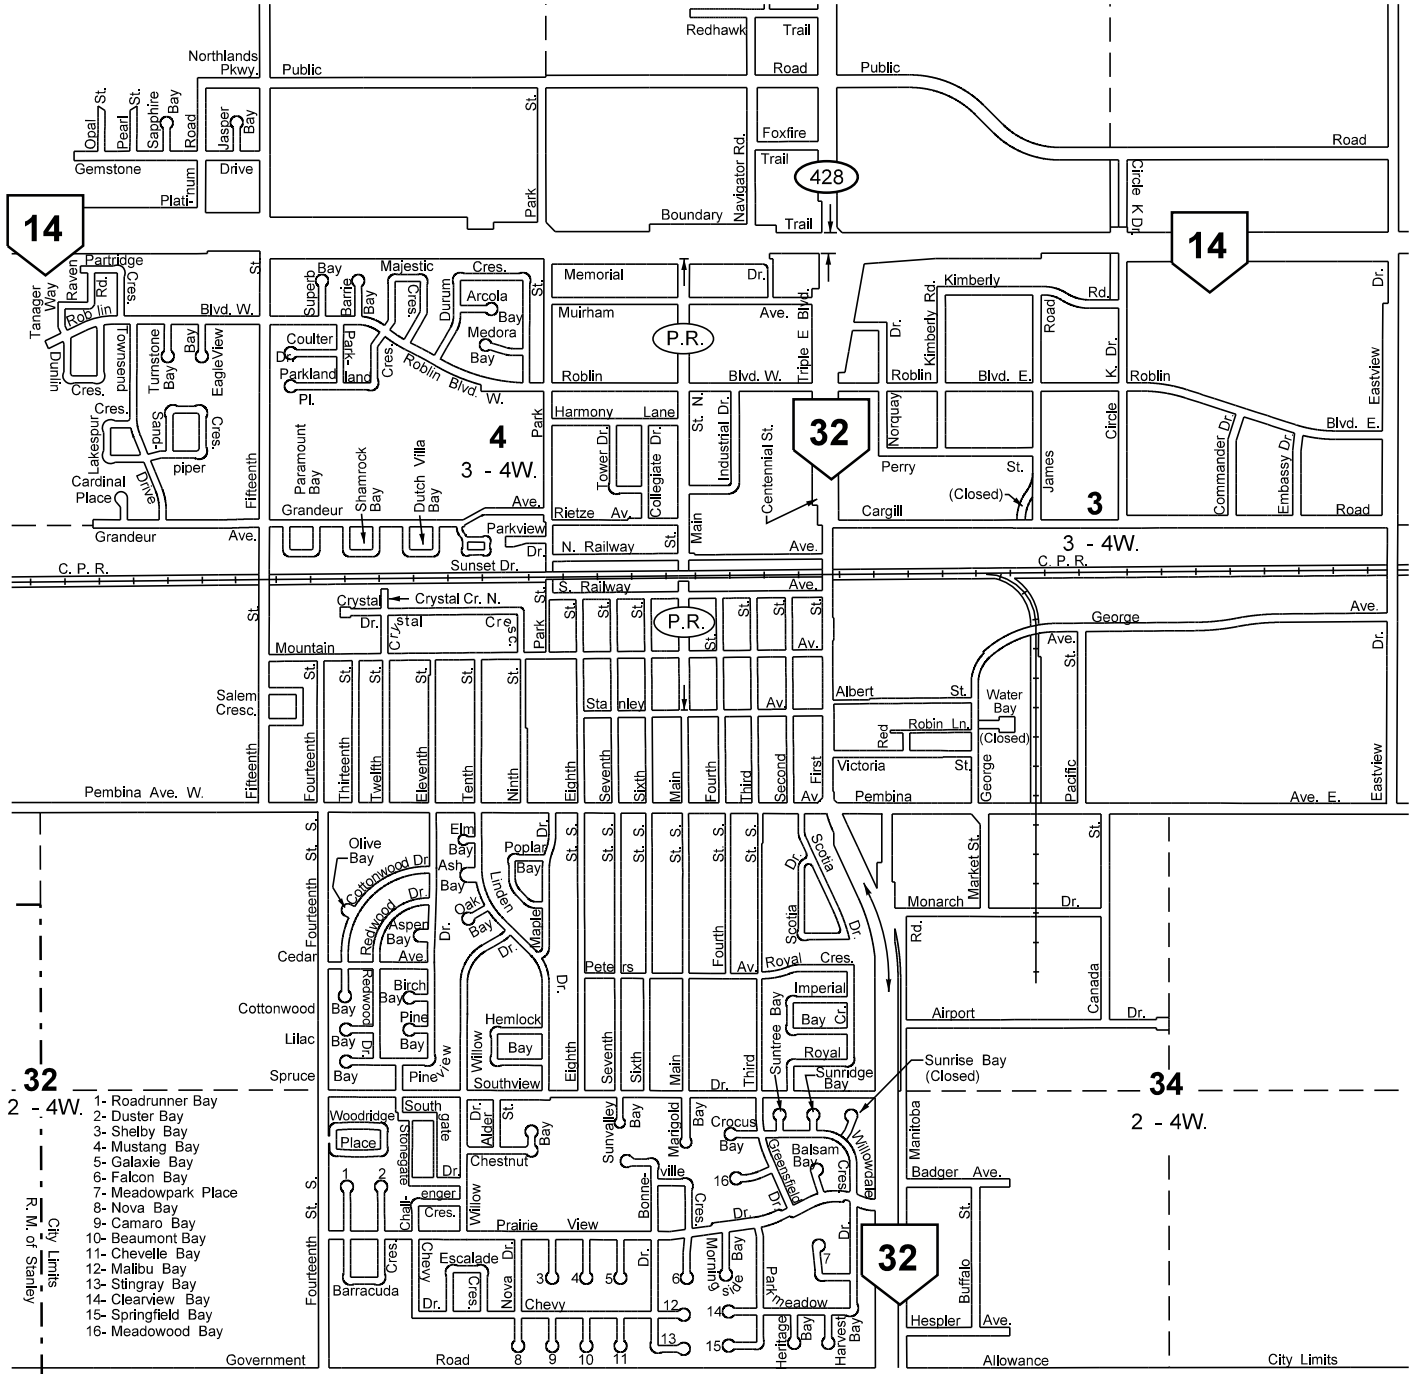

CITY OF WINKLER

No. 100 B

MAP REVISED: May 20, 2016

S.E. 1/4 SEC. 8, S. 1/2 SEC'S 9 & 10, E. 1/2 & PART
 S.W. 1/4 SEC. 5, ALL SEC'S 4 & 3 - TWP. 3 - RGE. 4W.
 E. 1/2 SEC. 32, ALL SEC'S 33 & 34 - TWP. 2 - RGE. 4W.

0 500
 SCALE IN METRES

PROVINCE OF MANITOBA
 INFRASTRUCTURE
 HIGHWAY PLANNING AND DESIGN BRANCH
 GEOGRAPHIC & RECORDS MANAGEMENT SECTION
 WINNIPEG
 JULY 2001

- 32**
 2 - 4W.
 City Limits
 R. M. of Stanley
- 1- Roadrunner Bay
 - 2- Duster Bay
 - 3- Shelby Bay
 - 4- Mustang Bay
 - 5- Galaxie Bay
 - 6- Falcon Bay
 - 7- Meadowpark Place
 - 8- Nova Bay
 - 9- Camaro Bay
 - 10- Beaumont Bay
 - 11- Chevellie Bay
 - 12- Mallou Bay
 - 13- Stingray Bay
 - 14- Clearview Bay
 - 15- Springfield Bay
 - 16- Meadowood Bay

R. M. of Stanley